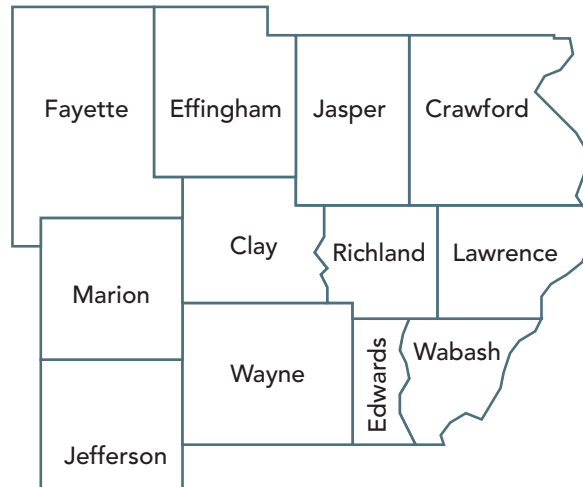

100

Emergency child care sites (85 Homes and 15 Centers) are available to essential workers

Child Care providers have stepped up to provide

Emergency Child Care for Essential Workers

Project CHILD remains committed to supporting these efforts.

Services are available in 12 counties:

41%

of all licensed child care programs in the state have reported that they are open as an emergency child care site to serve essential workers

More than

1,260

children (birth to school age) of essential workers can be served